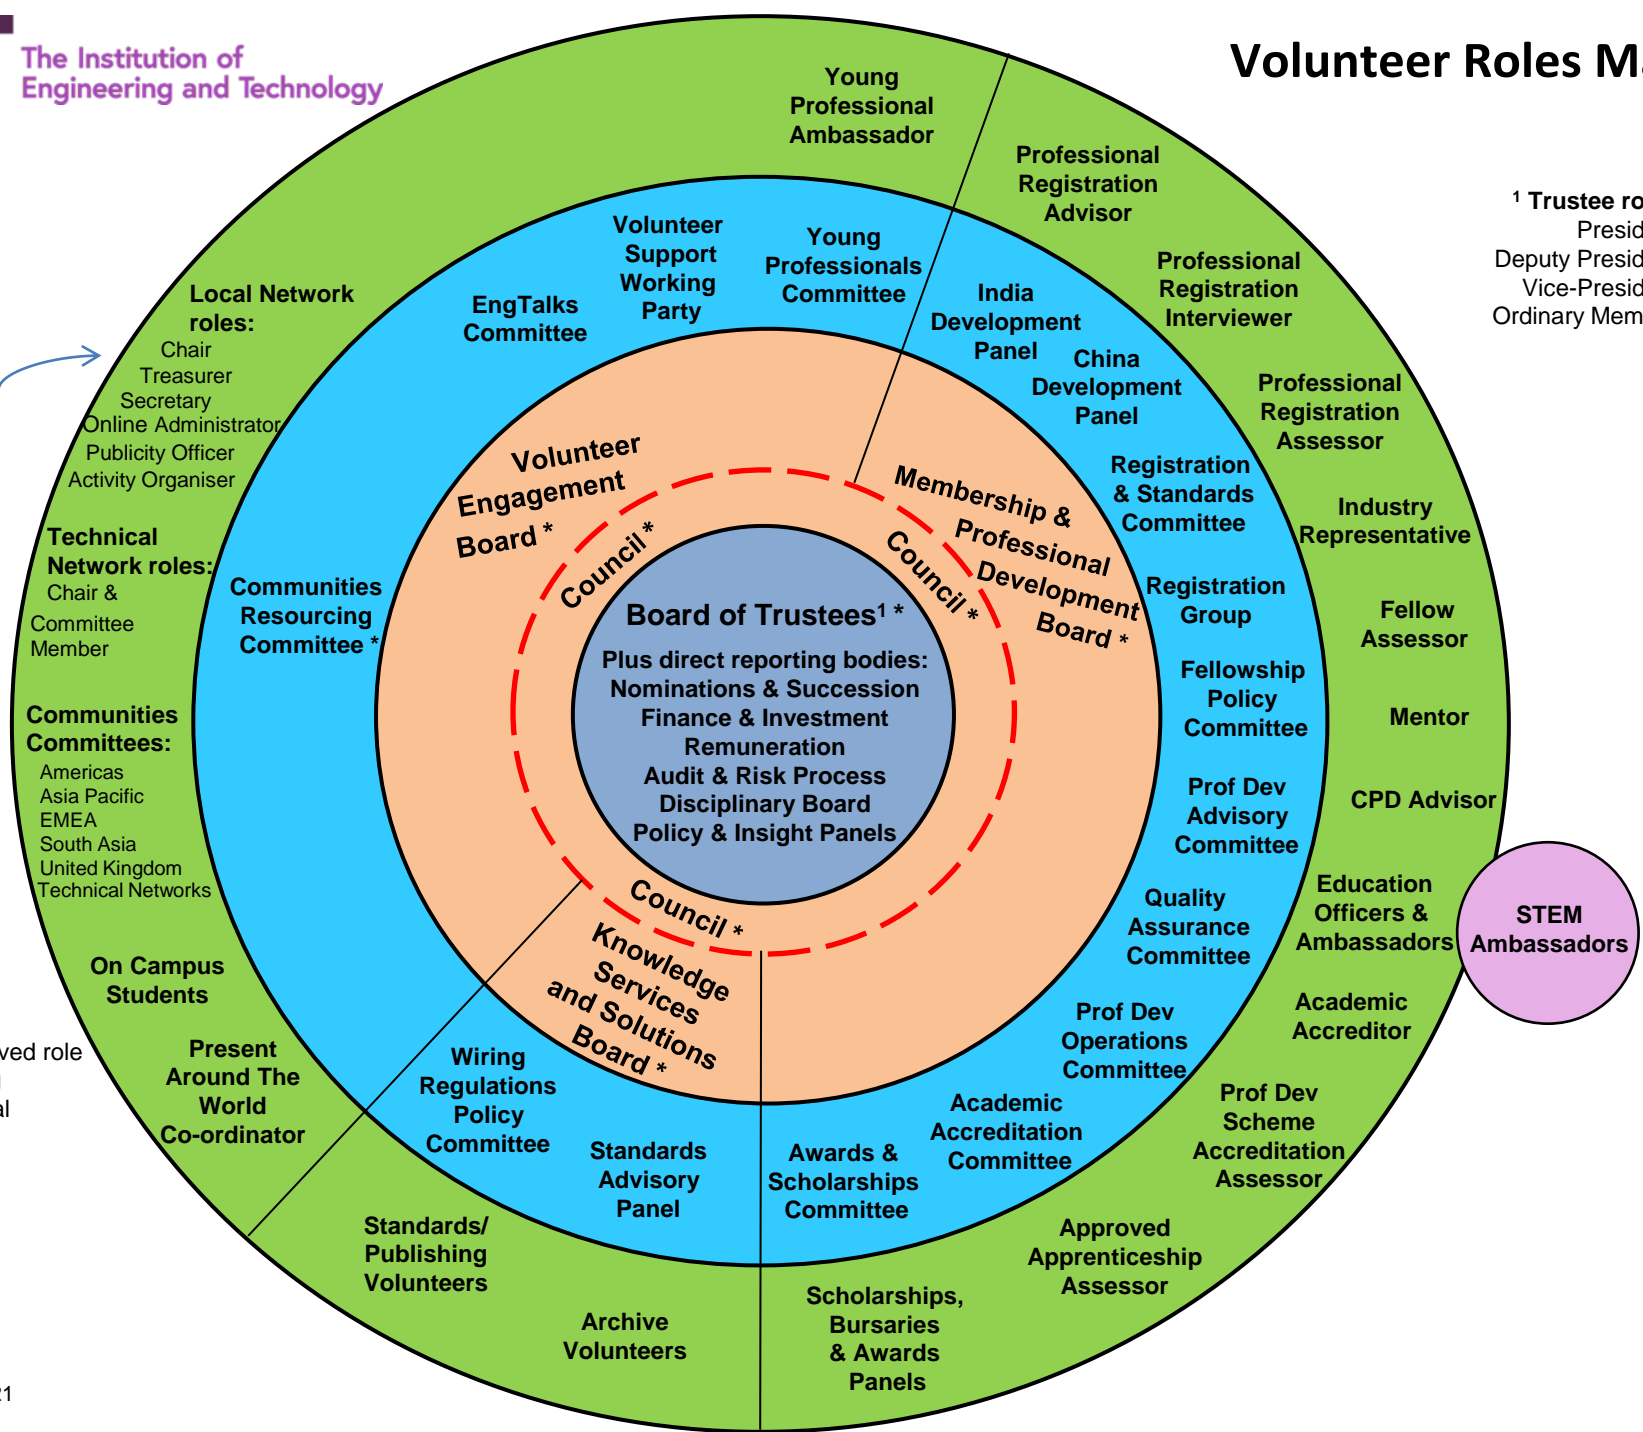

# Volunteer Roles Map

<sup>1</sup> **Trustee roles**  
 President  
 Deputy President  
 Vice-President  
 Ordinary Member

In some areas there are Young Professionals Sections within LN committees

\* Has a reserved role for a Young Professional